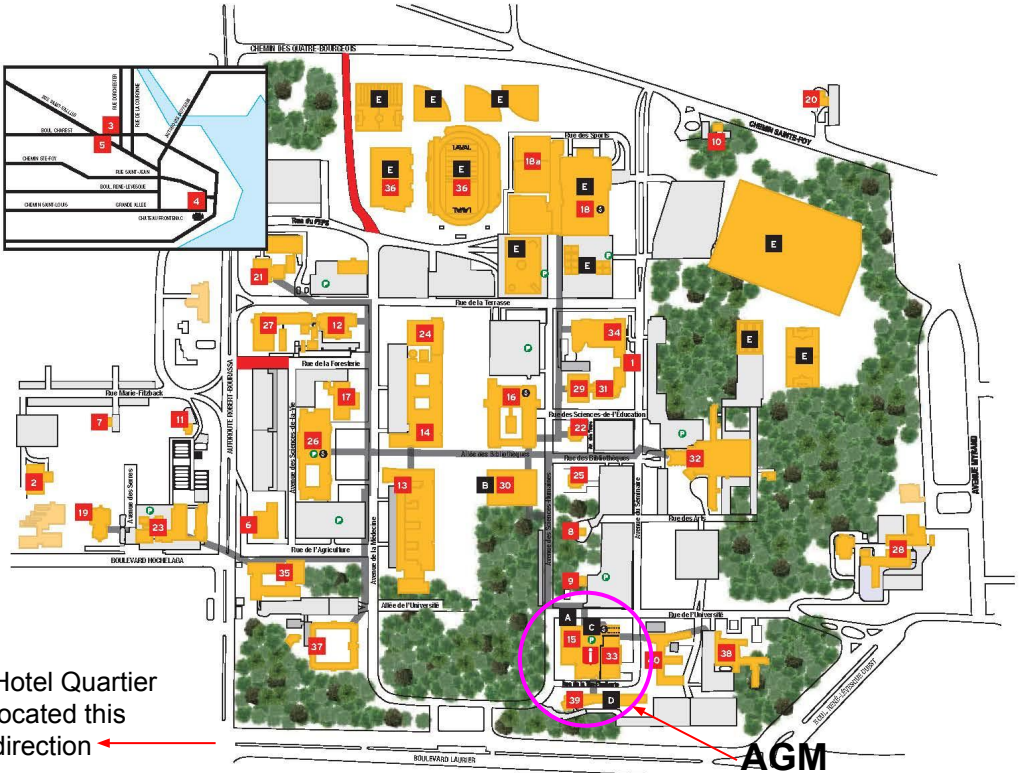

CAMPUS MAP

Hotel Quartier located this direction ←

AGM
LOCATION

BUILDINGS

1 Carré des affaires FSA Ulaval-Banque Nationale 2 Complexe des serres de haute performance 3 Édifice du Boulevard 4 Édifice du Vieux-Séminaire-de-Québec 5 Édifice La Fabrique 6 Héma-Québec building 7 Maison Couillard 8 Maison Eugène-Roberge	9 Maison Marie-Sirois 10 Maison Michael-John-Brophy 11 Maison Omer-Gingras 12 Pavillon Abitibi-Price 13 Pavillon Adrien-Pouliot 14 Pavillon Alexandre-Vachon 15 Pavillons Alphonse-Desjardins 16 Pavillon Charles-De Koninck 17 Pavillon Charles-Eugène-Marchand 18 Pavillon de l'Éducation physique et des sports (PEPS)	18a Espace sportif Desjardins-Université Laval 19 Pavillon de l'Environron 20 Pavillon de l'Est 21 Pavillon de Médecine dentaire 22 Pavillon des Sciences de l'éducation 23 Pavillon des Services 24 Pavillon d'Optique-phonitique 25 Pavillon Félix-Antoine-Savard 26 Pavillon Ferdinand-Vandry	27 Pavillon Gene-H.-Kruger 28 Pavillon Gérard-Bisillon (centrale d'énergie) 29 Pavillon J.-A.-DeSève 30 Pavillon Jean-Charles-Bonenfant 31 Pavillon La Laurentienne 32 Pavillon Louis-Jacques-Casault 33 Pavillon Maurice-Pollack 34 Pavillon Palasis-Prince 35 Pavillon Paul-Comtois 36 Stade TELUS-Université Laval

SERVICES

- A Metrobus Stop (800/801)
- B Library
- C Caisse populaire Desjardins (credit union), ATM
- D Campus Security/Parking
- E Sports facilities

RESIDENCES HALLS

- Dedicated bus lane
- Underground walkways
- Parking pay stations (hourly parking)
- Le Point - Service and Information
- Banking machine